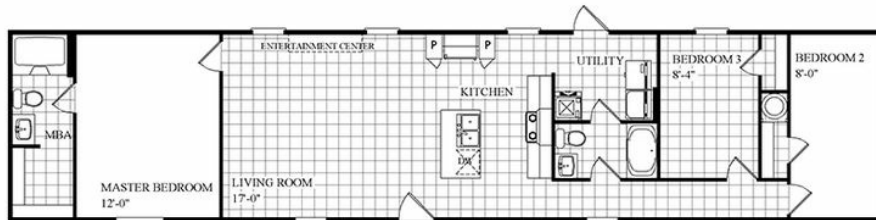

THE BREEZE HD

THE BREEZE HD Model number: 45HOU16723BH18

3 beds • 2 baths • 1152 sq.ft. • 16' width • 72' depth

Our home building facilities invest in continuous product and process improvements. Plans, dimensions, features, materials, specifications and availability are subject to change without notice or obligation. Renderings and floor plans are representative likenesses of our homes and may differ from the actual homes. We invite you to tour a Home Center near you and inspect the highest value in quality housing available or call (903) 935-4242 to speak with a Home Consultant. Copyright 2017, CMH. All rights reserved.

THE BREEZE HD Model number: 45HOU16723BH18

3 beds • 2 baths • 1152 sq.ft. • 16' width • 72' depth

Our home building facilities invest in continuous product and process improvements. Plans, dimensions, features, materials, specifications and availability are subject to change without notice or obligation. Renderings and floor plans are representative likenesses of our homes and may differ from the actual homes. We invite you to tour a Home Center near you and inspect the highest value in quality housing available or call (903) 935-4242 to speak with a Home Consultant. Copyright 2017, CMH. All rights reserved.