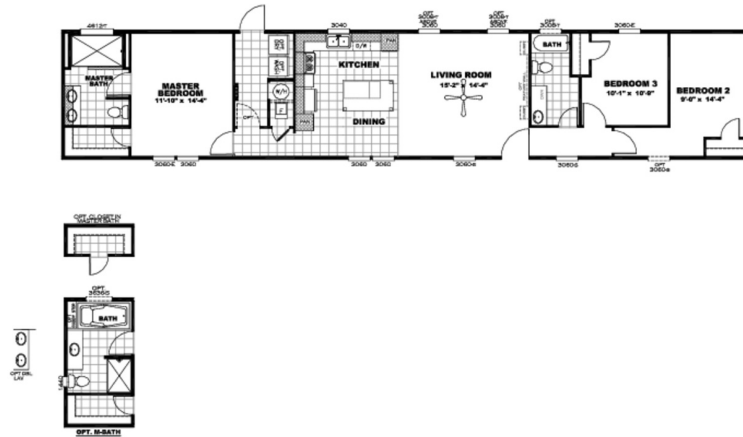

DECISION MAKER 16803W

MODEL# DMK16803W

DRAWING # 31S169

ALL WINDOWS ARE THERMAL PANE

DECISION MAKER 16803W

Model number: 31DMK16803WH18

3 beds • 2 baths • 1280 sq.ft. • 16' width • 80' depth

Our home building facilities invest in continuous product and process improvements. Plans, dimensions, features, materials, specifications and availability are subject to change without notice or obligation. Renderings and floor plans are representative likenesses of our homes and may differ from the actual homes. We invite you to tour a Home Center near you and inspect the highest value in quality housing available or call (903) 935-4242 to speak with a Home Consultant. Copyright 2017, CMH. All rights reserved.